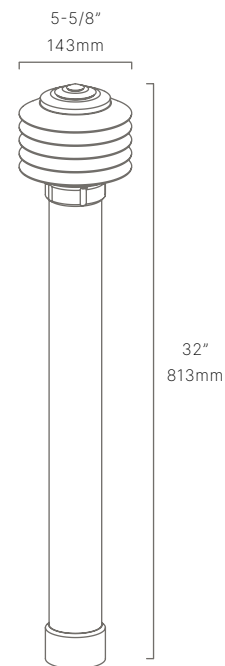

P. 760.931.2910

O. 2742 Loker Ave. W Carlsbad CA 92010

W. www.auroralight.com

MADE IN USA
WITH DOMESTIC & IMPORTED MATERIALS